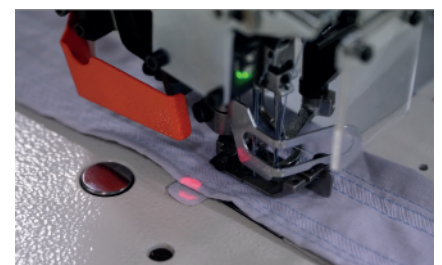

EFFECI

8842-UTC

ATTACHING POCKET FANCINGS

Features

Flat bed three needle cover stitch machine with safety stitch. Suitable for attaching pocket facings. The double chainstitch ensures extra strength to the seam. This model UTC is equipped with automatic chain cutter with photocell.

- Cover stitch
- Safety stitch
- Separate chains
- 3 needle
- Chain cutter
- Direct drive motor
- Footlifter
- Submerged table

Photocell

@fuse_carlo_spa
www.fuse.it
fuse@fuse.it